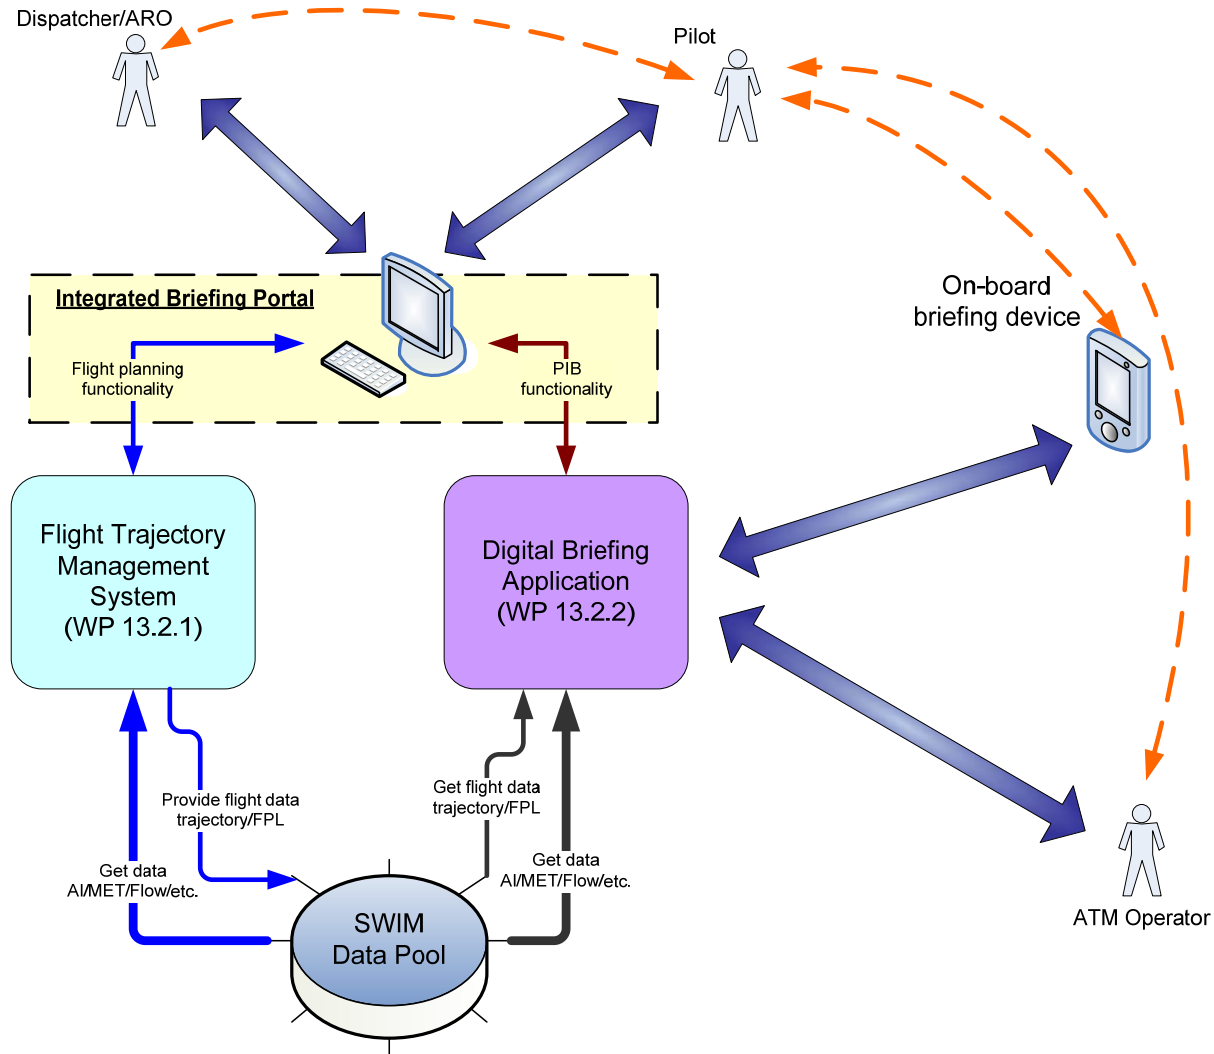

Digital NOTAM Workshop, May-20-2014

Integrated Digital Briefing - ePIB

Integrated Digital Briefing - ePIB

- Focused on
 - Integrated Digital Briefing
 - ePIB – electronic Preflight Information Bulletin based on FPL data
 - Digital NOTAM / AIXM 5.1
 - Situational awareness (maps and NOTAM text)
 - Dep. Airport
 - Phases of flight
 - departure
 - en-route
 - arrival
 - Arr. Airport
 - Alternate airports
 - SWIM compliant data exchange
- In the future
 - Live FPL data
 - Real MET info
 - On-board briefing updates

Integrated Digital Briefing – Use Case

source: 13.2.2 D10 OSED

Integrated Digital Briefing – Data Sources

Integrated Digital Briefing - SOA

source: 13.2.2 D12 TS