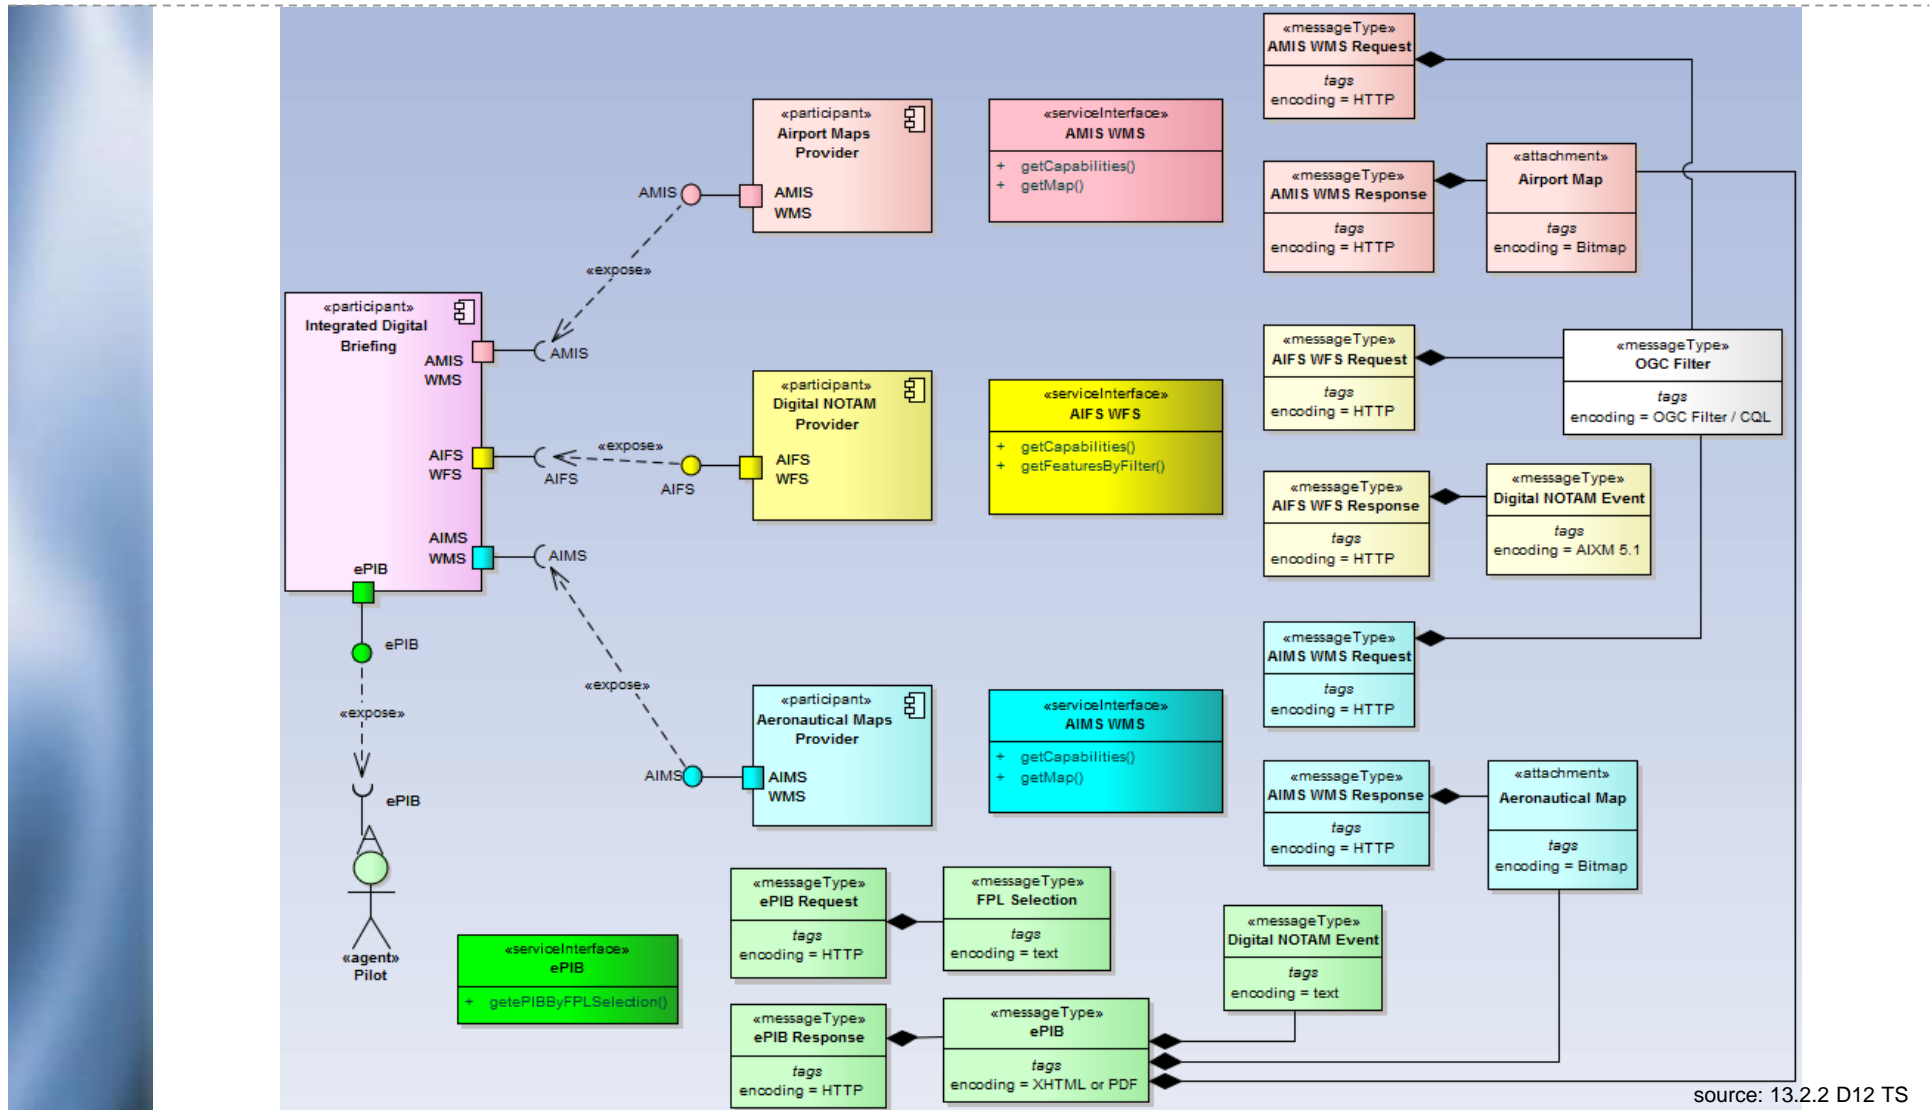

Digital NOTAM Workshop, May-20-2014

Integrated Digital Briefing - ePIB

Integrated Digital Briefing - ePIB

- Focused on
 - Integrated Digital Briefing
 - ePIB – electronic Preflight Information Bulletin based on FPL data
 - Digital NOTAM / AIXM 5.1
 - Situational awareness (maps and NOTAM text)
 - Dep. Airport
 - Phases of flight
 - departure
 - en-route
 - arrival
 - Arr. Airport
 - Alternate airports
 - SWIM compliant data exchange
- In the future
 - Live FPL data
 - Real MET info
 - On-board briefing updates

Integrated Digital Briefing – Use Case

source: 13.2.2 D10 OSED

Integrated Digital Briefing – Data Sources

Integrated Digital Briefing - SOA

source: 13.2.2 D12 TS