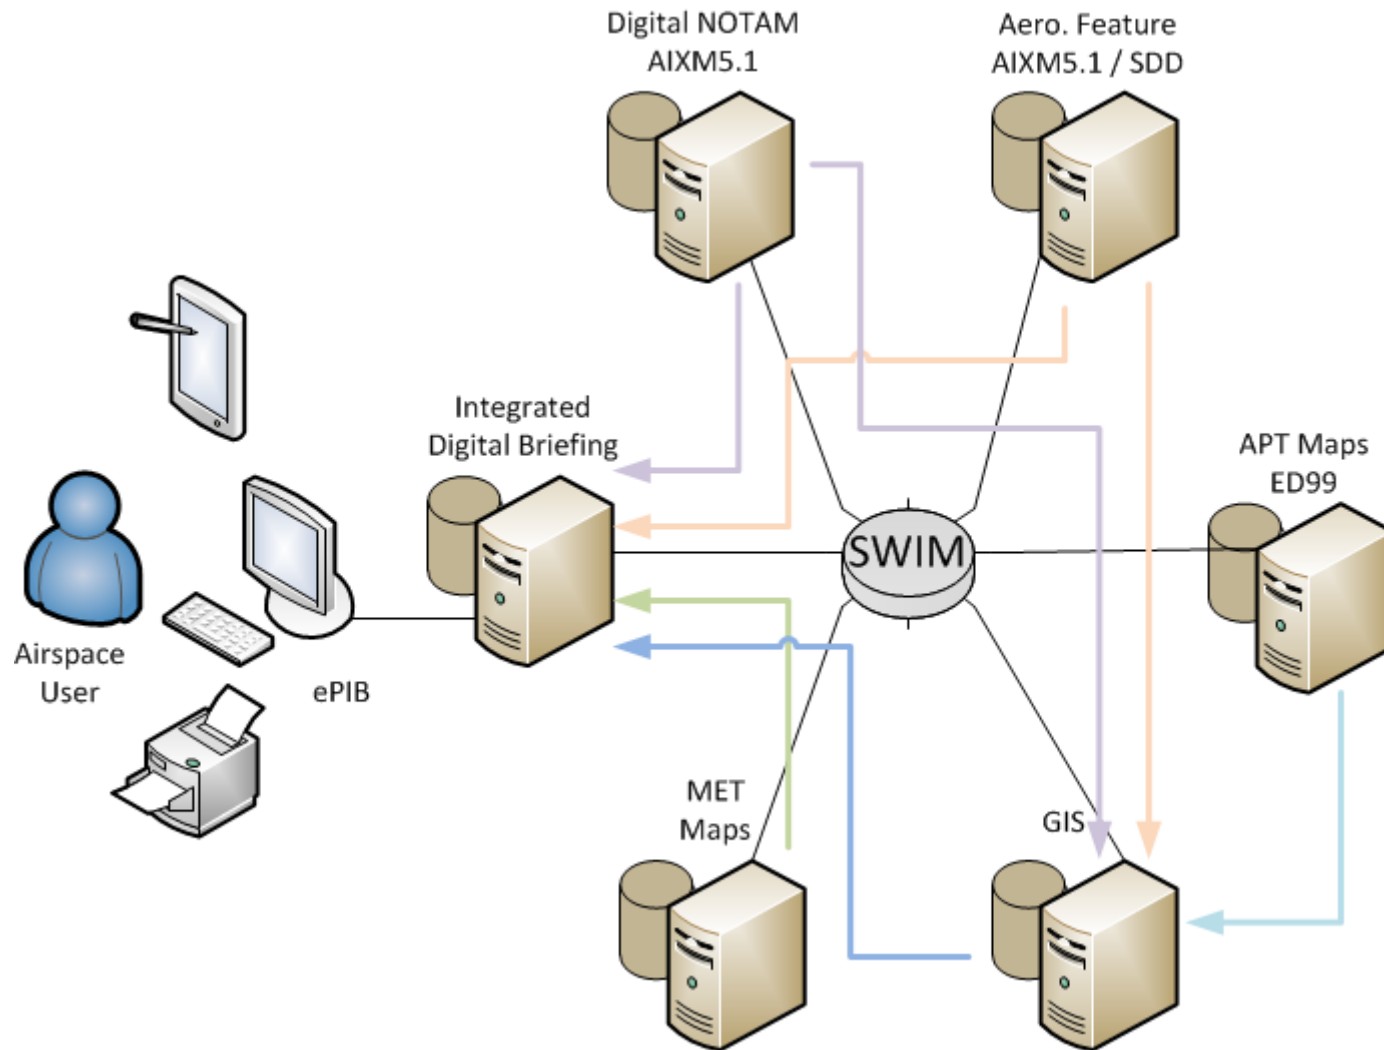

Digital NOTAM Workshop, May-20-2014

Integrated Digital Briefing - ePIB

Integrated Digital Briefing - ePIB

- Focused on
 - Integrated Digital Briefing
 - ePIB – electronic Preflight Information Bulletin based on FPL data
 - Digital NOTAM / AIXM 5.1
 - Situational awareness (maps and NOTAM text)
 - Dep. Airport
 - Phases of flight
 - departure
 - en-route
 - arrival
 - Arr. Airport
 - Alternate airports
 - SWIM compliant data exchange
- In the future
 - Live FPL data
 - Real MET info
 - On-board briefing updates

Integrated Digital Briefing – Use Case

source: 13.2.2 D10 OSED

Integrated Digital Briefing – Data Sources

Integrated Digital Briefing - SOA

source: 13.2.2 D12 TS